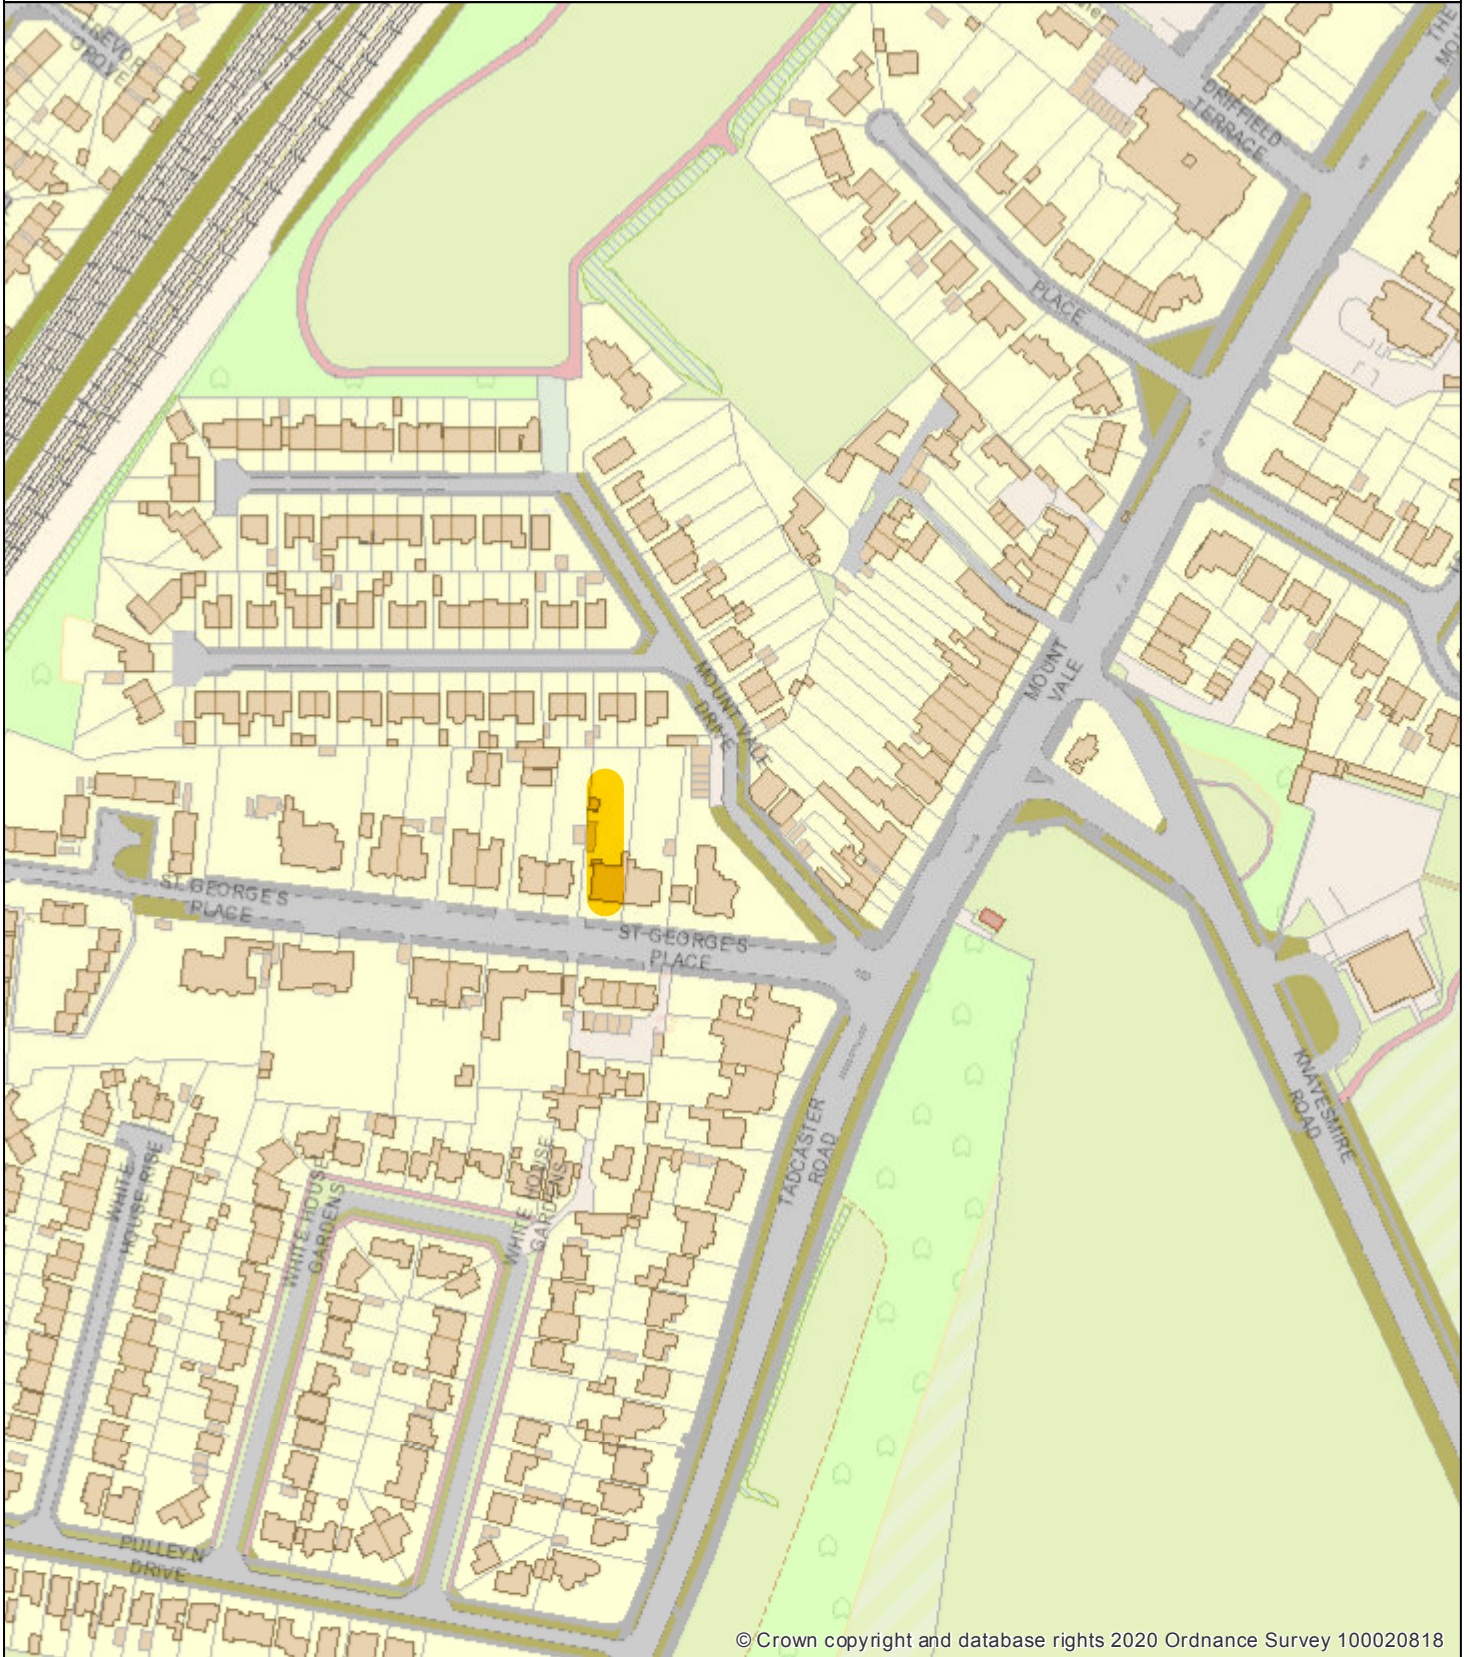

Annex 7 - Map of area

Date: 04 Jan 2021

Author: City of York Council

Scale: 1:2,500